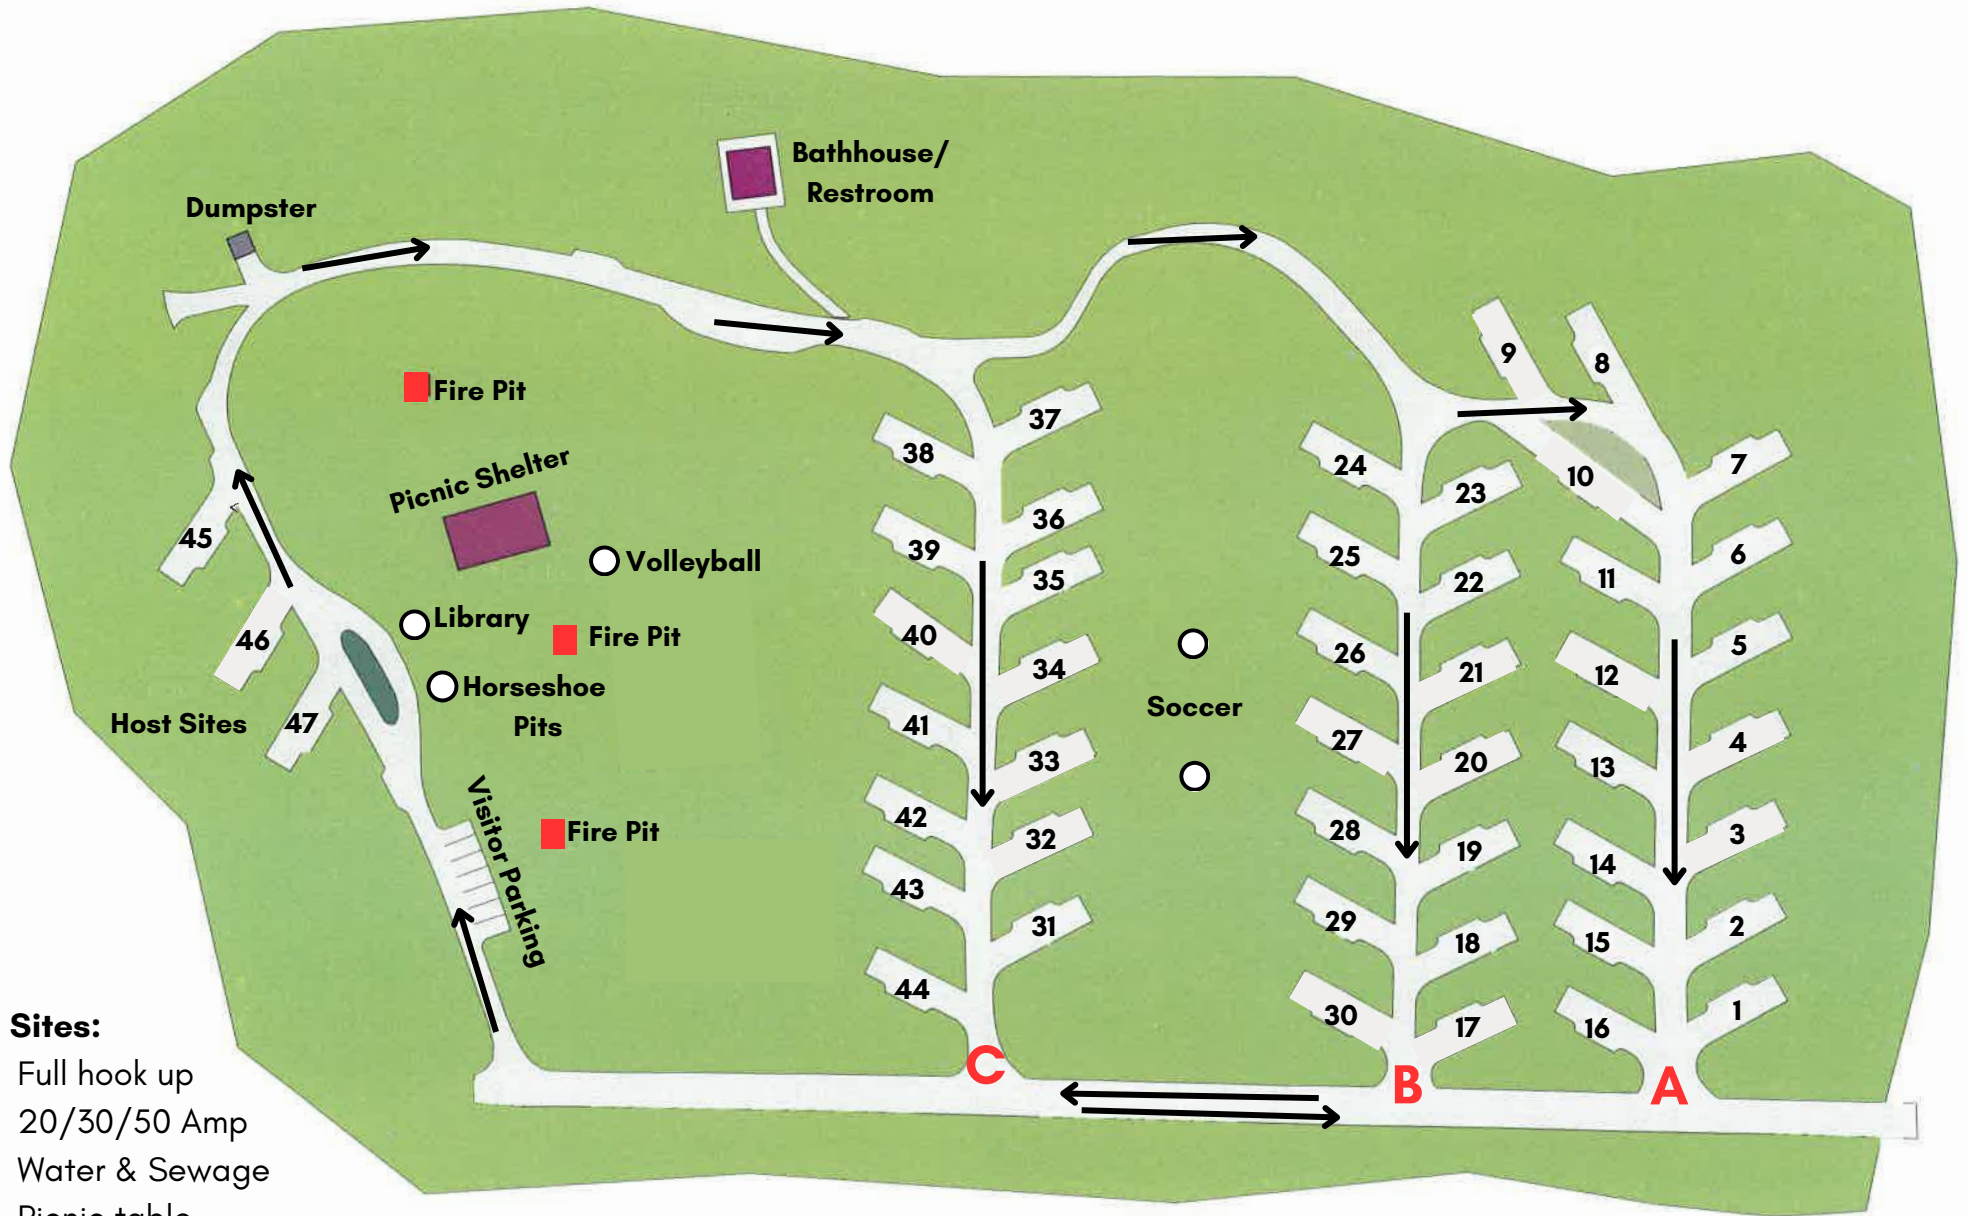

Tanglewood Park RV Campground

All Sites:

- Full hook up
- 20/30/50 Amp
- Water & Sewage
- Picnic table
- 50 ft long (Site 10 is 75 ft long)
- 16 ft wide at top
- 20 ft wide at bump out

Reservations: 336.703.6494

rvcampground.tanglewoodpark.org